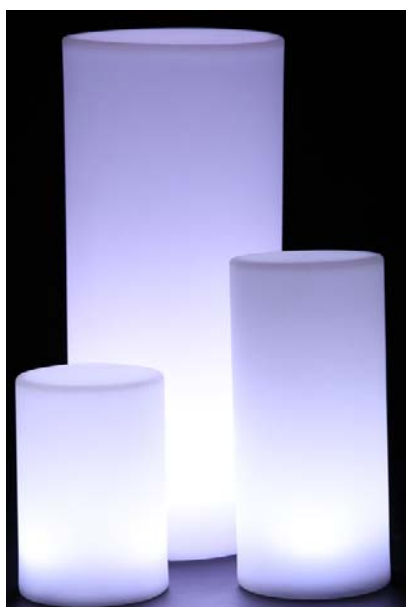

49 Product name: Spiral decorative light

Item No.: XV-3072-DL

Size: Ø30X72CM

50 Product name: decorative light

Item No.: XV-1230-DL

Size: Ø12X30CM

51 Product name: Spiral decorative light

Item No.: XV-2562-DL

Size: Ø25X62CM

52 Product name: decorative light

Item No.: XV-1015-RNDL

Size: Ø10X15CM

53 Product name: Round pillar

Item No.: XV-1022-RPL

Size: Ø10X22CM

54 Product name: Round pillar