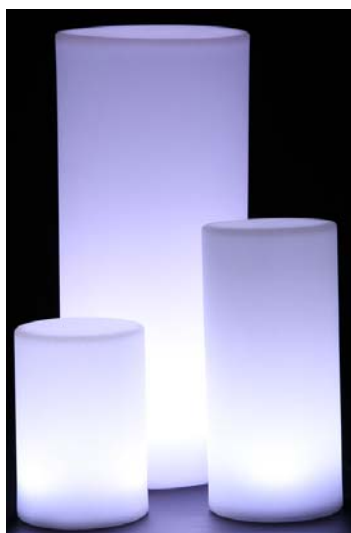

49 Product name: Spiral decorative light

Item No.: XV-3072-DL

Size: Ø30X72CM

50 Product name: decorative light

Item No.: XV-1230-DL

Size: Ø12X30CM

51 Product name: Spiral decorative light

Item No.: XV-2562-DL

Size: Ø25X62CM

52 Product name: decorative light

Item No.: XV-1015-RNDL

Size: Ø10X15CM

53 Product name: Round pillar

Item No.: XV-1022-RPL

Size: Ø10X22CM

54 Product name: Round pillar

Item No.: XV-1636-RPL

Size: Ø16X36CM

55 Product name: Round pillar
Item No.: XV-3880-RPL
Size: Ø38X80CM

56 Product name: Round pillar
Item No.: XV-3896-RPL
Size: Ø38X96CM

57 Product name: Round pillar
Item No.: XV-38115-RPL
Size: Ø38X115CM

58 Product name: Round pillar
Item No.: XV-38150-RPL
Size: Ø38X150CM

59 Product name: Round pillar
Item No.: XV-2571-RPL
Size: Ø25X71CM

60 Product name: Round pillar
Item No.: XV-5075-RPL
Size: Ø50X75CM