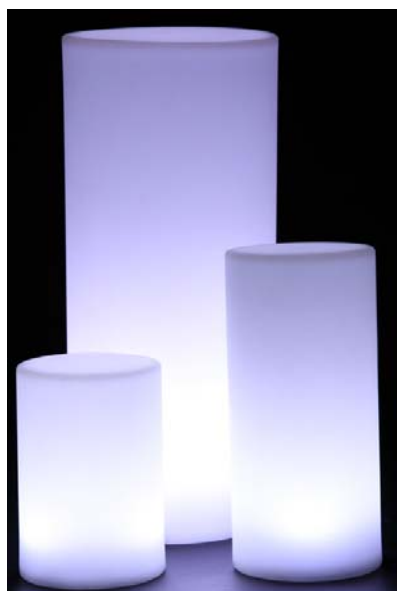

49 Product name: Spiral decorative light

Item No.: XV-3072-DL

Size: Ø30X72CM

50 Product name: decorative light

Item No.: XV-1230-DL

Size: Ø12X30CM

51 Product name: Spiral decorative light

Item No.: XV-2562-DL

Size: Ø25X62CM

52 Product name: decorative light

Item No.: XV-1015-RNDL

Size: Ø10X15CM

53 Product name: Round pillar

Item No.: XV-1022-RPL

Size: Ø10X22CM

54 Product name: Round pillar

Item No.: XV-1636-RPL

Size: Ø16X36CM

55 Product name: Round pillar
Item No.: XV-3880-RPL
Size: Ø38X80CM

56 Product name: Round pillar
Item No.: XV-3896-RPL
Size: Ø38X96CM

57 Product name: Round pillar
Item No.: XV-38115-RPL
Size: Ø38X115CM

58 Product name: Round pillar
Item No.: XV-38150-RPL
Size: Ø38X150CM

59 Product name: Round pillar
Item No.: XV-2571-RPL
Size: Ø25X71CM

60 Product name: Round pillar
Item No.: XV-5075-RPL
Size: Ø50X75CM