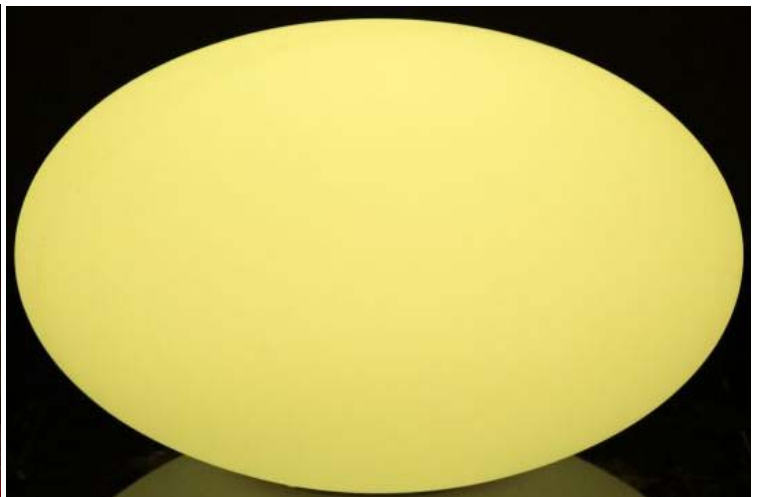

Decorative Lights and Novelty lights

I Decorative light

1 Product name: Oval LED ball

Item No.: XV-2014-OBL

Size: Ø20X14CM

2 Product name: Oval LED ball

Item No.: XV-2817-OBL

Size: Ø28X17CM

3 Product name: Oval LED ball

Item No.: XV-3520-OBL

Size: Ø35X20CM

4 Product name: Oval LED ball

Item No.: XV-3527-OBL

Size: Ø35X27CM

5 Product name: Half-roundLED ball

Item No.: XV-3914-HBL

Size: Ø39X14CM

6 Product name: Mushroom LED light

Item No.: XV-2324-MSR

Size: Ø23X24CM

7 Product name: Mushroom LED light

Item No.: XV-2025-DL

Size: Ø20X25CM

8 Product name: Desk Lamp

Item No.: XV-1725-DL

Size: Ø17X25CM

9 Product name: Desk lamp

Item No.: XV-2225-DL

Size: Ø22X25CM

10 Product name: Desk lamp

Item No.: XV-3140-DL

Size: Ø31X40CM