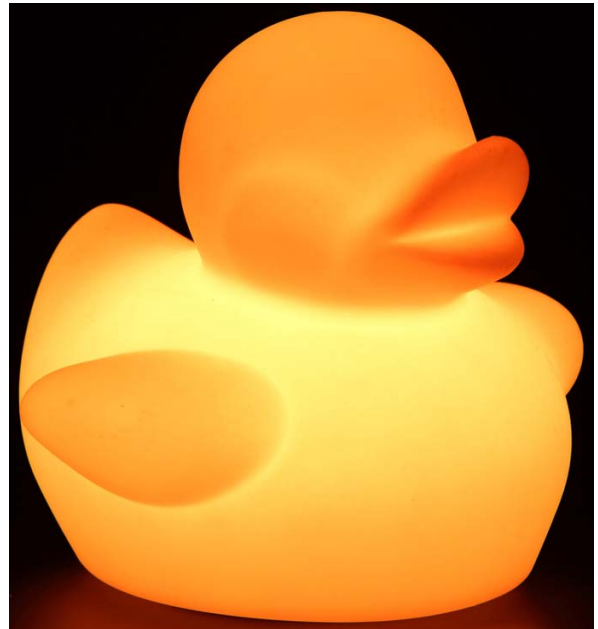

14 Product name: Water drop LED light
Item No.: XV-1520-WDL
Size: Ø15X20CM

15 Product name: Water drop LED light
Item No.: XV-2125-WDL
Size: Ø21X25CM

16 Product name: Water drop LED light
Item No.: XV-1825-DL
Size: Ø18X25CM

17 Product name: Decorative light
Item No.: XV-4228-DL
Size: 42X35X28CM

18 Product name: Decorative light
Item No.: XV-1015-EGDL
Size: Ø10X15CM

19 Product name: Decorative light
Item No.: XV-1419-DL
Size: Ø14X19CM

20 Product name: Decorative light
Item No.: XV-1522-DL
Size: Ø15X22CM

21 Product name: Decorative light
Item No.: XV-2228-DL
Size: Ø22X28CM

22 Product name: Decorative light
Item No.: XV-2636-DL
Size: Ø26X36CM

23 Product name: Decorative light
Item No.: XV-3042-DL
Size: Ø30X42CM

24 Product name: Duck
Item No.: XV-2524-DK
Size: 25X28X24CM

25 Product name: Snow
Item No.: XV-3512-SN
Size: 35X40X12CM

26 Product name: Bear
Item No.: XV-2833-BR
Size: 28X28X33CM