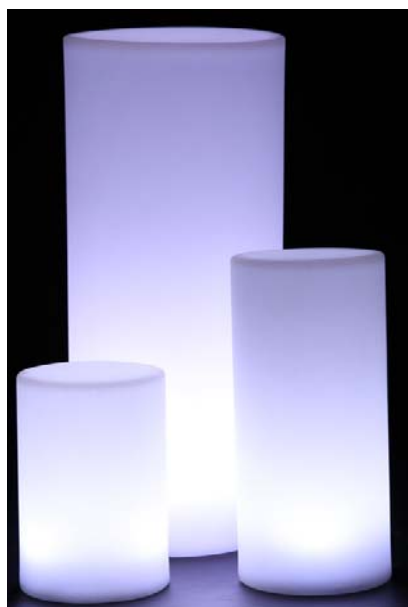

49 Product name: Spiral decorative light

Item No.: XV-3072-DL

Size: Ø30X72CM

50 Product name: decorative light

Item No.: XV-1230-DL

Size: Ø12X30CM

51 Product name: Spiral decorative light

Item No.: XV-2562-DL

Size: Ø25X62CM

52 Product name: decorative light

Item No.: XV-1015-RNDL

Size: Ø10X15CM

53 Product name: Round pillar

Item No.: XV-1022-RPL

Size: Ø10X22CM

54 Product name: Round pillar

Item No.: XV-1636-RPL

Size: Ø16X36CM

55 Product name: Round pillar
Item No.: XV-3880-RPL
Size: Ø38X80CM

56 Product name: Round pillar
Item No.: XV-3896-RPL
Size: Ø38X96CM

57 Product name: Round pillar
Item No.: XV-38115-RPL
Size: Ø38X115CM

58 Product name: Round pillar
Item No.: XV-38150-RPL
Size: Ø38X150CM

59 Product name: Round pillar
Item No.: XV-2571-RPL
Size: Ø25X71CM

60 Product name: Round pillar
Item No.: XV-5075-RPL
Size: Ø50X75CM