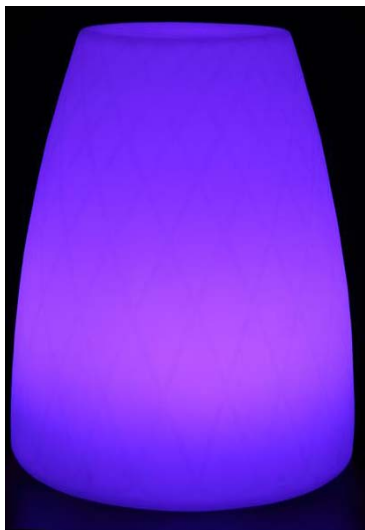

49 Product name: Spiral decorative light

Item No.: XV-3072-DL

Size: Ø30X72CM

50 Product name: decorative light

Item No.: XV-1230-DL

Size: Ø12X30CM

51 Product name: Spiral decorative light

Item No.: XV-2562-DL

Size: 29X22X39CM

70 Product name:Pyramid

Item No.: XV-2638-PRM

Size: 26X26X38CM

71 Product name:Pyramid

Item No.: XV-2647-PRM

Size: 26X26X47CM

72 Product name: Timberpile

Item No.: XV-3230-TMB

Size: Ø32X30CM

73 Product name:decorativelight

Item No.: XV-4654-DL

Size: Ø46X54CM

74 Product name:decorativelight

Item No.: XV-2826-DL

Size: 28X26X24cm

75 Product name:Moon

Item No.: XV-1220-MN

Size: 120X20X57cm