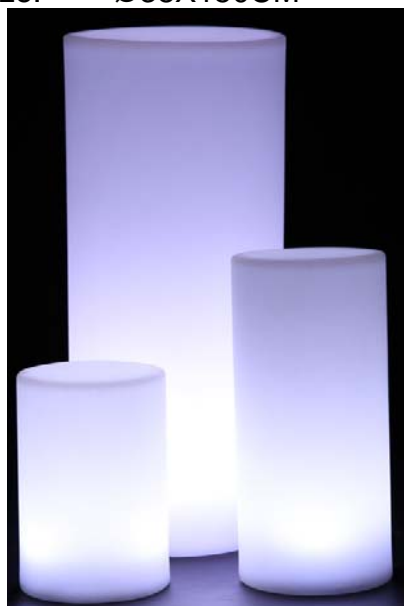

60 Product name: Round pillar
Item No.: XV-5075-RPL
Size: Ø50X75CM

58 Product name: Round pillar
Item No.: XV-38150-RPL
Size: Ø38X150CM